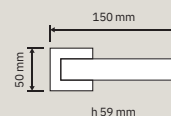

### Finiture / Finishings

AS | Antracite satinato / Satin anthracite

BA | Bianco lucido / Glossy white

CR | Cromo lucido / Polished chrome

CS | Cromo satinato / Satin chrome

VE | Nero opaco / Matt black

484 RB 024  
Maniglia con rosetta  
art.024 / Door handle  
on rose art.024