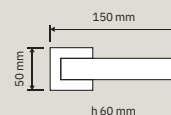

484 RB 088
Maniglia con rosetta
art.088 / Door handle
on rose art.088